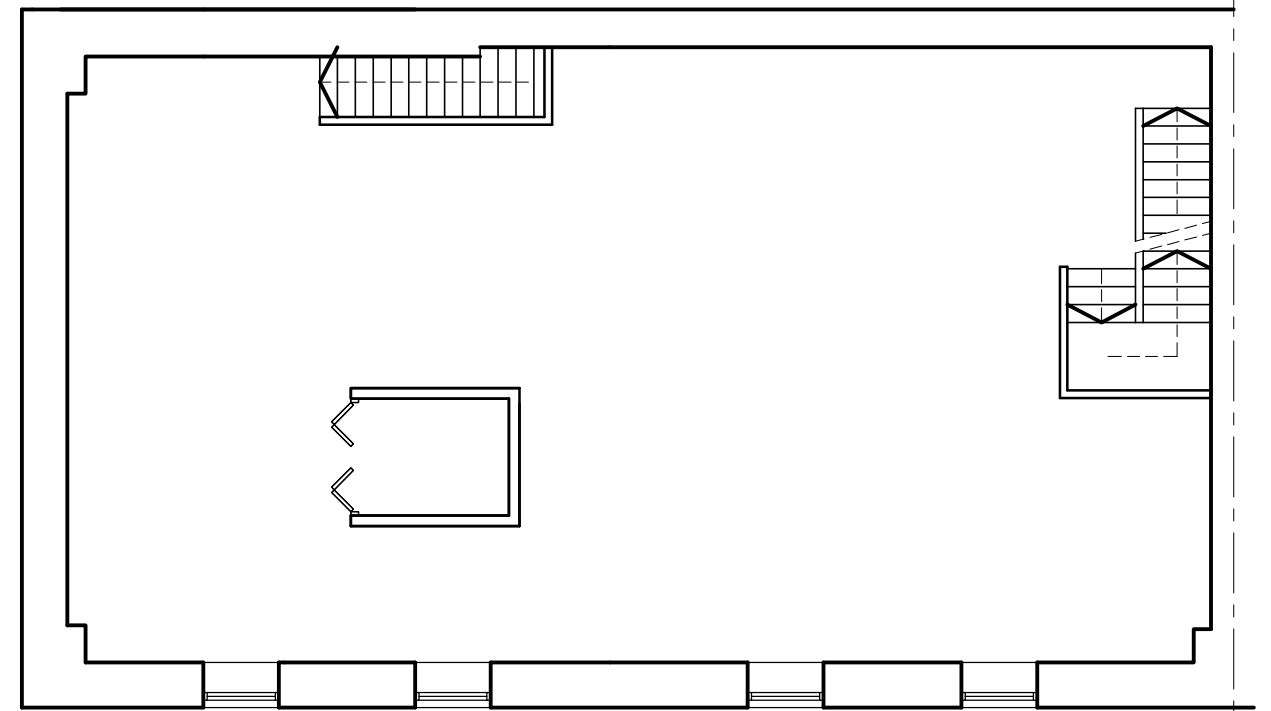

**F.F**

**S.F**

75-76 Lower Dock street Newport		Job No. 18_107	Rev.
Title Existing First & Second floor		Dwg No. AL(00)02	
Date 22.11.18	Drawn ***	Scale 1:100 @ A3	
 <b>C2 Architects</b>		<b>Town planners Environmental &amp; Urban design</b>	
<small>Unit 1A, Compass Business Park, Pacific Road, Cardiff, CF24 6HL</small>		<small>www.c2architects.co.uk tel: 029 20452100</small>	