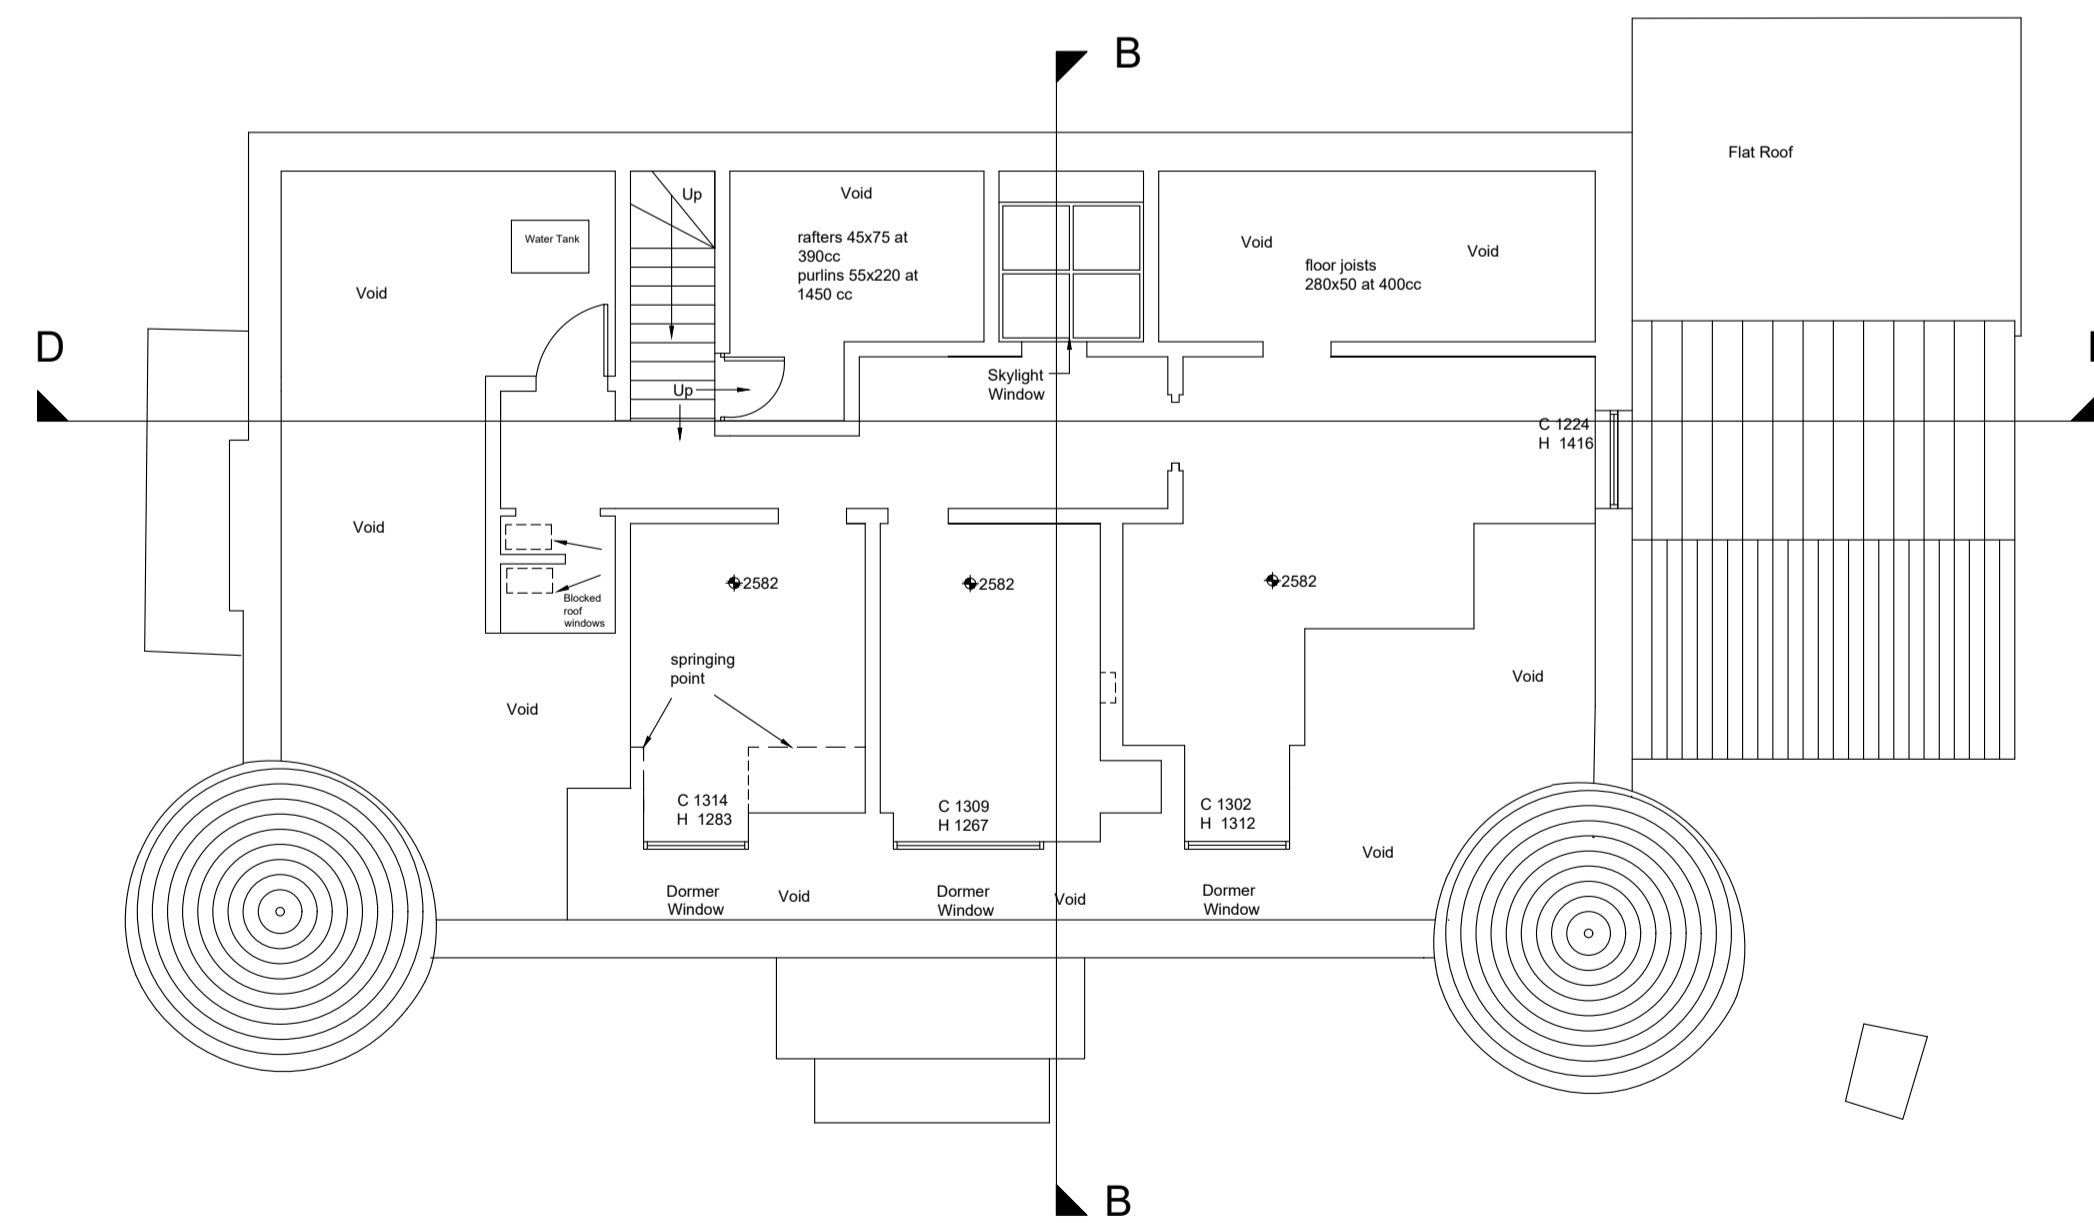

Second Floor Plan
1:100 @ A1

Third Floor Plan
1:100 @ A1

Job No.		16_076
Dunraven Court, Southerndown		
Wales, CF32 0RW		
Date	Drawn	Scale
10/07/18	WS	1:100 @ A1
		
<small>Hill 1A, Campion Business Park, Pacific Road, Cardiff, CF24 2PL. www.c.jacobs.co.uk Tel: 031 2940210</small>		