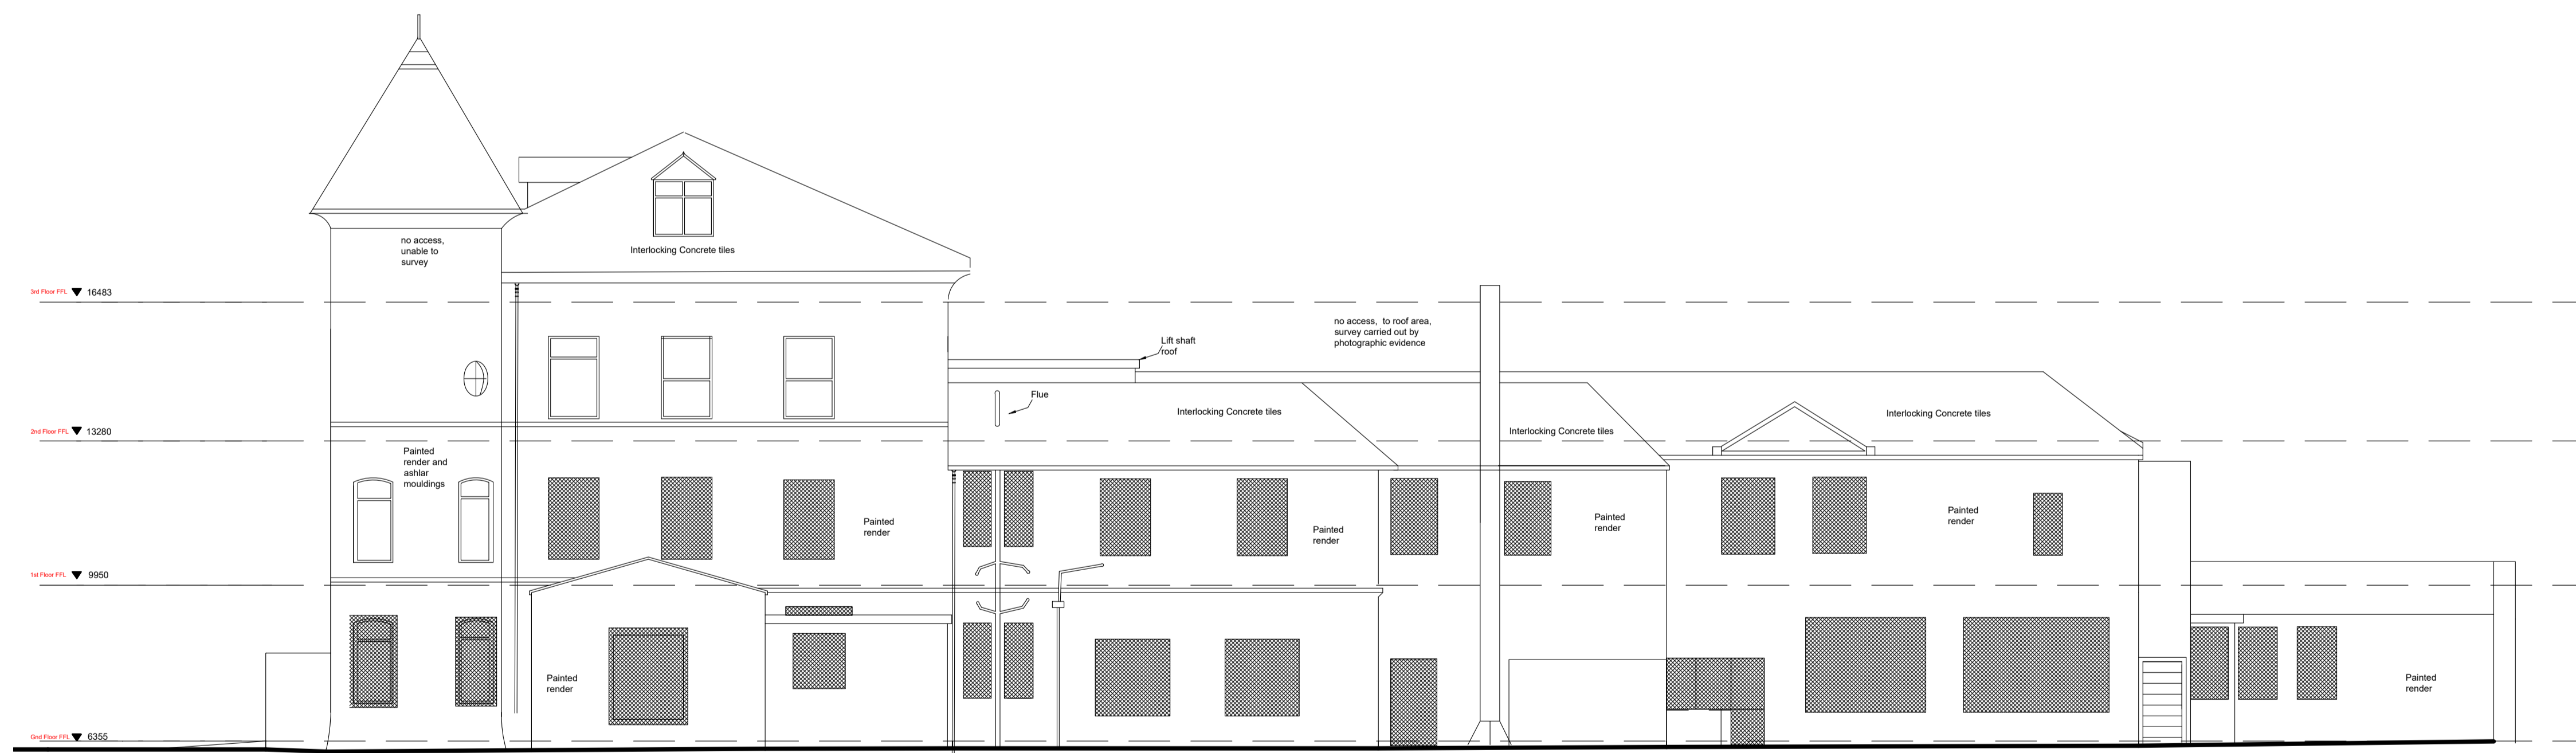

**South West Elevation**  
1:100 @ A1

**North East Elevation**  
1:100 @ A1

Dunraven Court, Southerndown Vale of Glamorgan Wales, CF32 0RW		Job No. 16_076	Rev. *
Existing Elevations		Dwg No. AL(0)05	
Date 10/07/18	Drawn WS	Scale 1:100 @ A1	
 Architects Environmental & Urban design		Town planners <small>Unit 1A, Campus Business Park, Pacific Road, Cardiff, CF24 2JG www.c.jacobs.co.uk Tel: 031 2945210</small>	