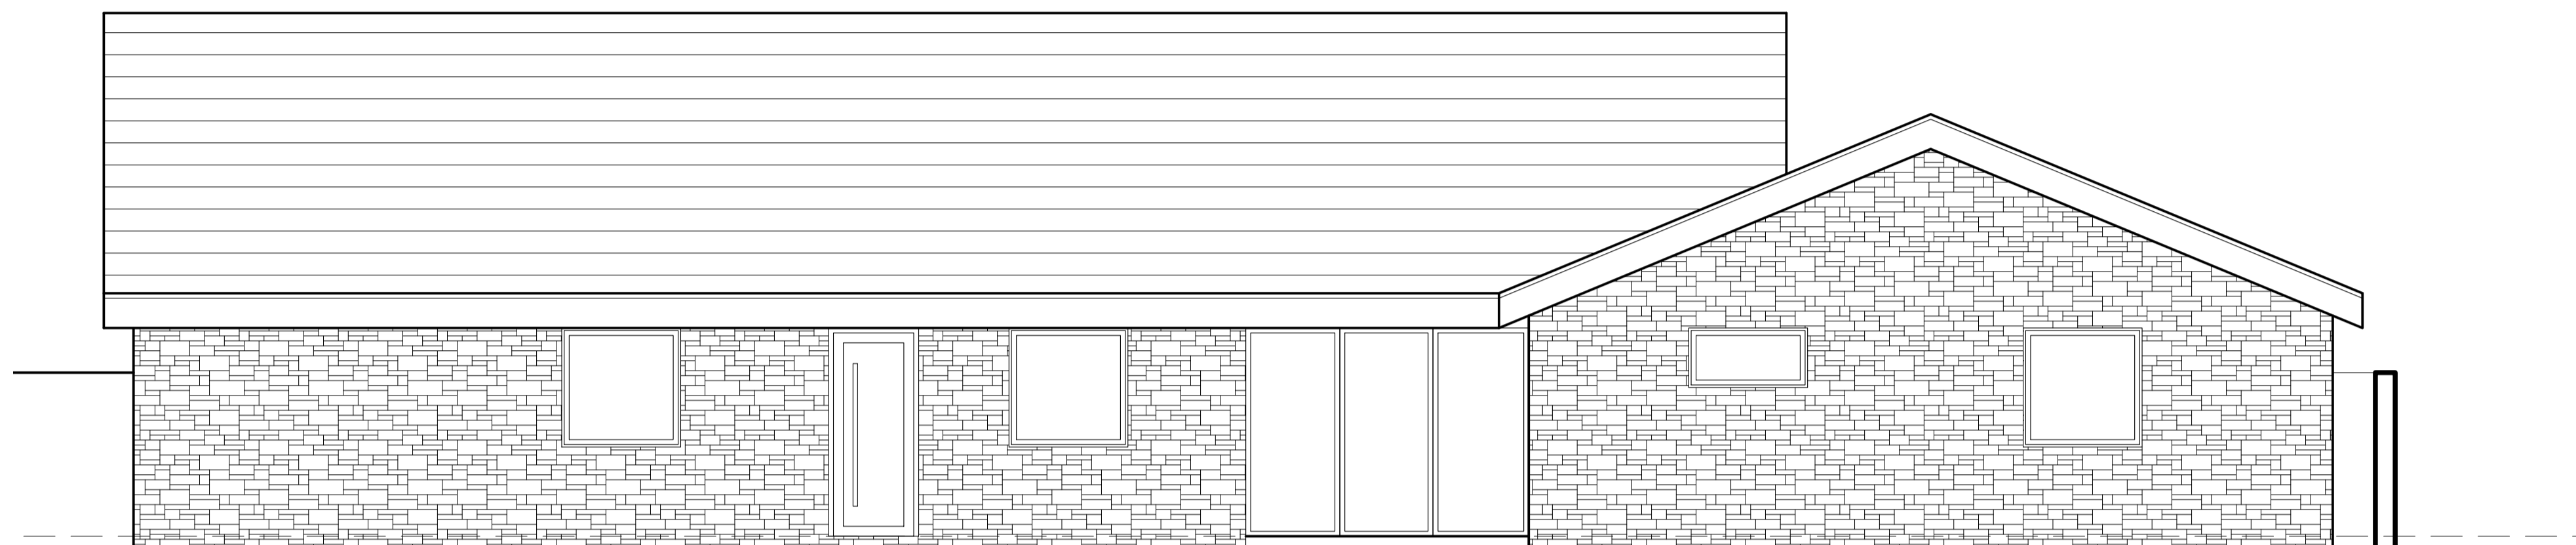

BARNS SOUTHERLY ELEVATION

BARNS WESTERLY ELEVATION

BARNS NORTHERLY ELEVATION

BARNS EASTERLY ELEVATION

Dunraven Court, Southerndown		Job No.	16_076
Vale of Glamorgan		Dwg No.	AL(0)22
Wales, CF32 0RW		Rev.	
Proposed Barn Elevations			
Date	Drawn	Scale	
04/03/19	IWJ	1:100 @ A3	