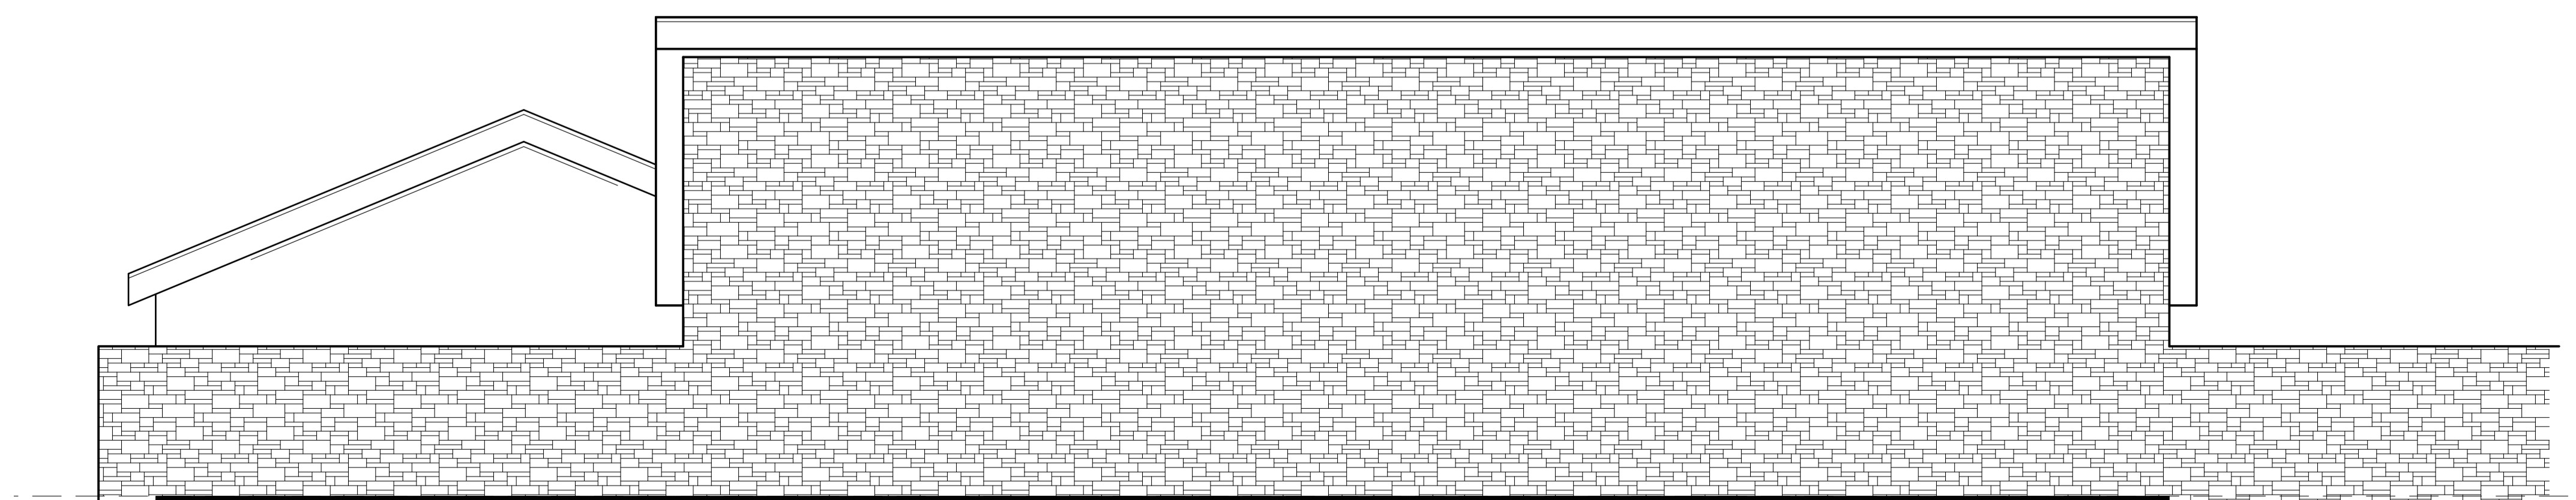

BARNS SOUTHERLY ELEVATION

BARNS WESTERLY ELEVATION

BARNS NORTHERLY ELEVATION

BARNS EASTERLY ELEVATION

Dunraven Court, Southerndown		Job No.	16_076
Vale of Glamorgan		Dwg No.	AL(0)22
Wales, CF32 0RW		Rev.	
Proposed Barn Elevations			
Date	Drawn	Scale	
04/03/19	IWJ	1:100 @ A3	