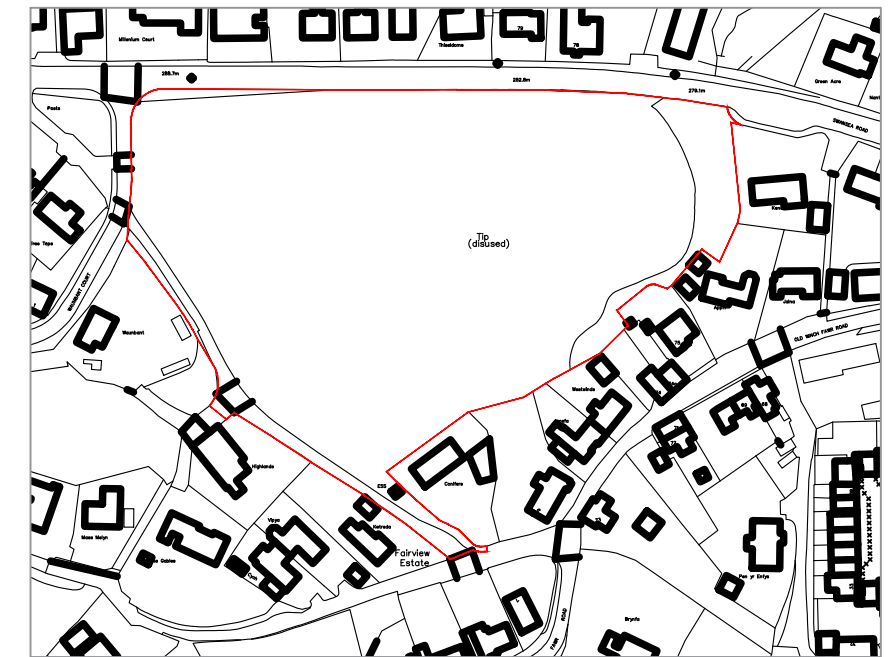

Location Plan  
1:1000

Location Plan  
1:2500

Development at Swansea Road, Merthyr Tydfil		Job No. 18 004
Title Location Plan		Dwg No. Rev. AL(90)01
Date 09/02/2018	Drawn WS	Scale 1:1000 & 1:2500 @ A3
 <b>C Architects</b>		Town planners Environmental & Urban design
<small>Unit 1A, Compass Business Park, Pacific Road, Cardiff, CF24 6HL</small>		<small>www.c-architects.co.uk tel: 029 20452100</small>